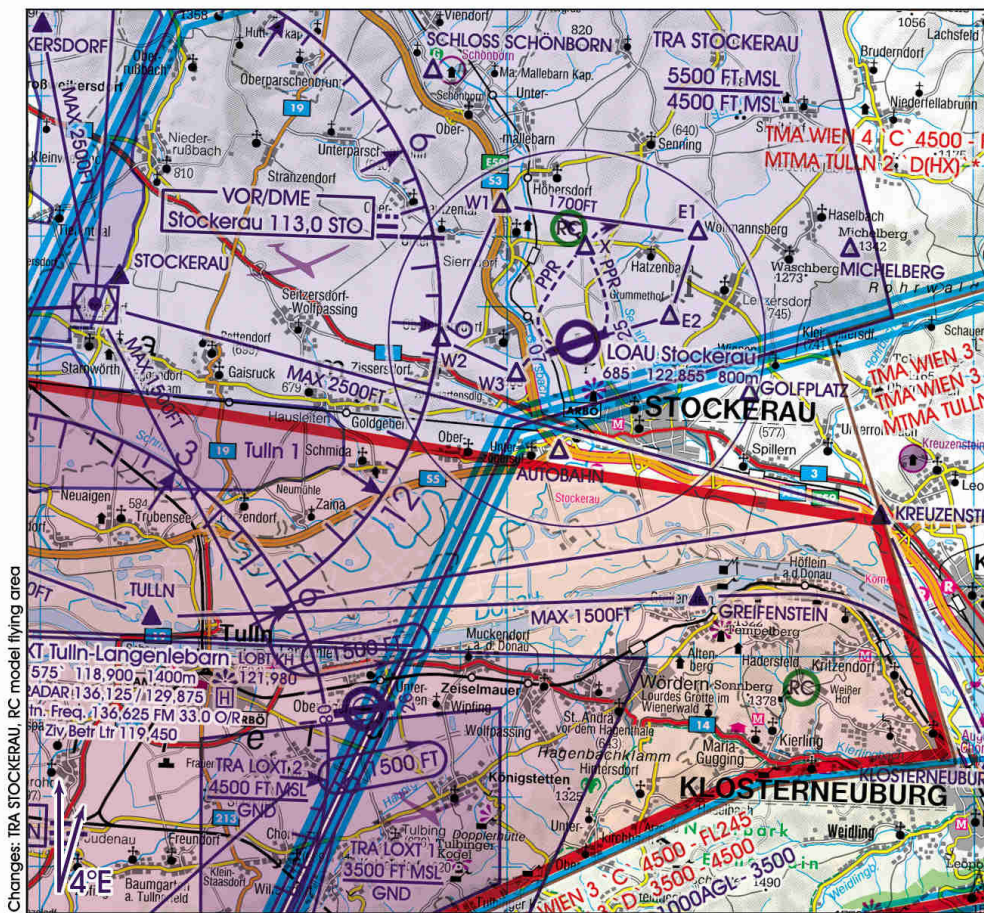

CHART FOR VFR FLIGHTS

AD ELEV 685 FT

STOCKERAU

STOCKERAU AERODROME

STOCKERAU

122,855 [ge, en]

AUSTRIA

Phone +43 (0) 2266 62475

14 NM NW WIEN

122,855 STOCKERAU AERODROME

118,900 TULLN TOWER

136,625 TULLN TOWER Altn. Freq.

136,125 / 129,875 TULLN RADAR

119,450 TULLN Ziv. Betr. Ltr.

29 MAR 2018

STOCKERAU (LOAU)